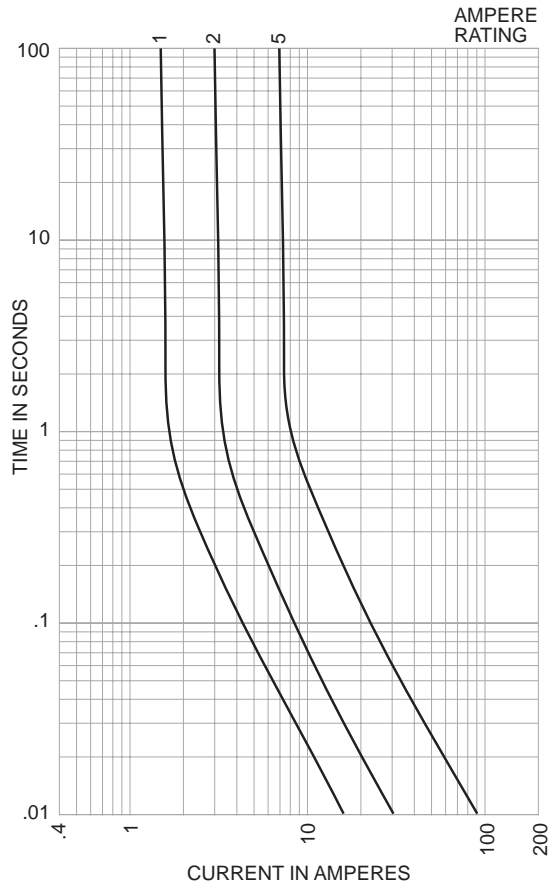

Fast-Acting Ferrule Fuses

AGU

1 3/32" x 1 1/2" Midget

Dimensional Data

- Catalog Symbol: AGU (5AG)
 Fast-Acting
 Ampere Rating: 1 to 60 Amperes
 No Agency Listings
- Glass tube.
 - Nickel plated brass ferrules.
- Options:
- Gold plated ferrules
- Order number AGU-(amp)-1J0281

Electrical Ratings (Catalog Symbol and Amperes)

250 Volts AC	32 Volts AC		
AGU-1	AGU-4	AGU-20	AGU-50
AGU-2	AGU-5	AGU-25	AGU-60
AGU-3	AGU-8	AGU-30	—
—	AGU-10	AGU-35	—
—	AGU-15	AGU-40	—

Carton Quantity and Weight

Ampere Ratings	Carton Qty.	Weight	
		Lbs.	Kg.
1-60	100	1.3	0.590

Recommended Fuseblocks—30 amps maximum

Poles	Terminal Type		
	Screw With Quick Connect	Pressure Plate w/Quick Connect	Box Lug
1	BM6031SQ	BM6031PQ	BM6031B
2	BM6032SQ	BM6032PQ	BM6032B
3	BM6033SQ	BM6033PQ	BM6033B

Time-Current Characteristic Curves—Average Melt

CE logo denotes compliance with European Union Low Voltage Directive (50-1000 Vac, 75-1500 Vdc). Refer to BIF document #8002 or contact Bussmann Application Engineering at 314-527-1270 for more information.