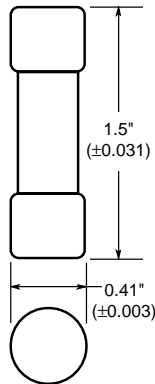

Fast-Acting Ferrule Fuses

AGU

1 3/32" x 1 1/2" Midget

Dimensional Data

- Catalog Symbol: AGU (5AG)
 Fast-Acting
 Ampere Rating: 1 to 60 Amperes
 No Agency Listings
- Glass tube.
 - Nickel plated brass ferrules.
- Options:
- Gold plated ferrules
- Order number AGU-(amp)-1J0281

Electrical Ratings (Catalog Symbol and Amperes)

250 Volts AC	32 Volts AC		
AGU-1	AGU-4	AGU-20	AGU-50
AGU-2	AGU-5	AGU-25	AGU-60
AGU-3	AGU-8	AGU-30	—
—	AGU-10	AGU-35	—
—	AGU-15	AGU-40	—

Carton Quantity and Weight

Ampere Ratings	Carton Qty.	Weight	
		Lbs.	Kg.
1-60	100	1.3	0.590

Recommended Fuseblocks—30 amps maximum

Poles	Terminal Type		
	Screw With Quick Connect	Pressure Plate w/Quick Connect	Box Lug
1	BM6031SQ	BM6031PQ	BM6031B
2	BM6032SQ	BM6032PQ	BM6032B
3	BM6033SQ	BM6033PQ	BM6033B